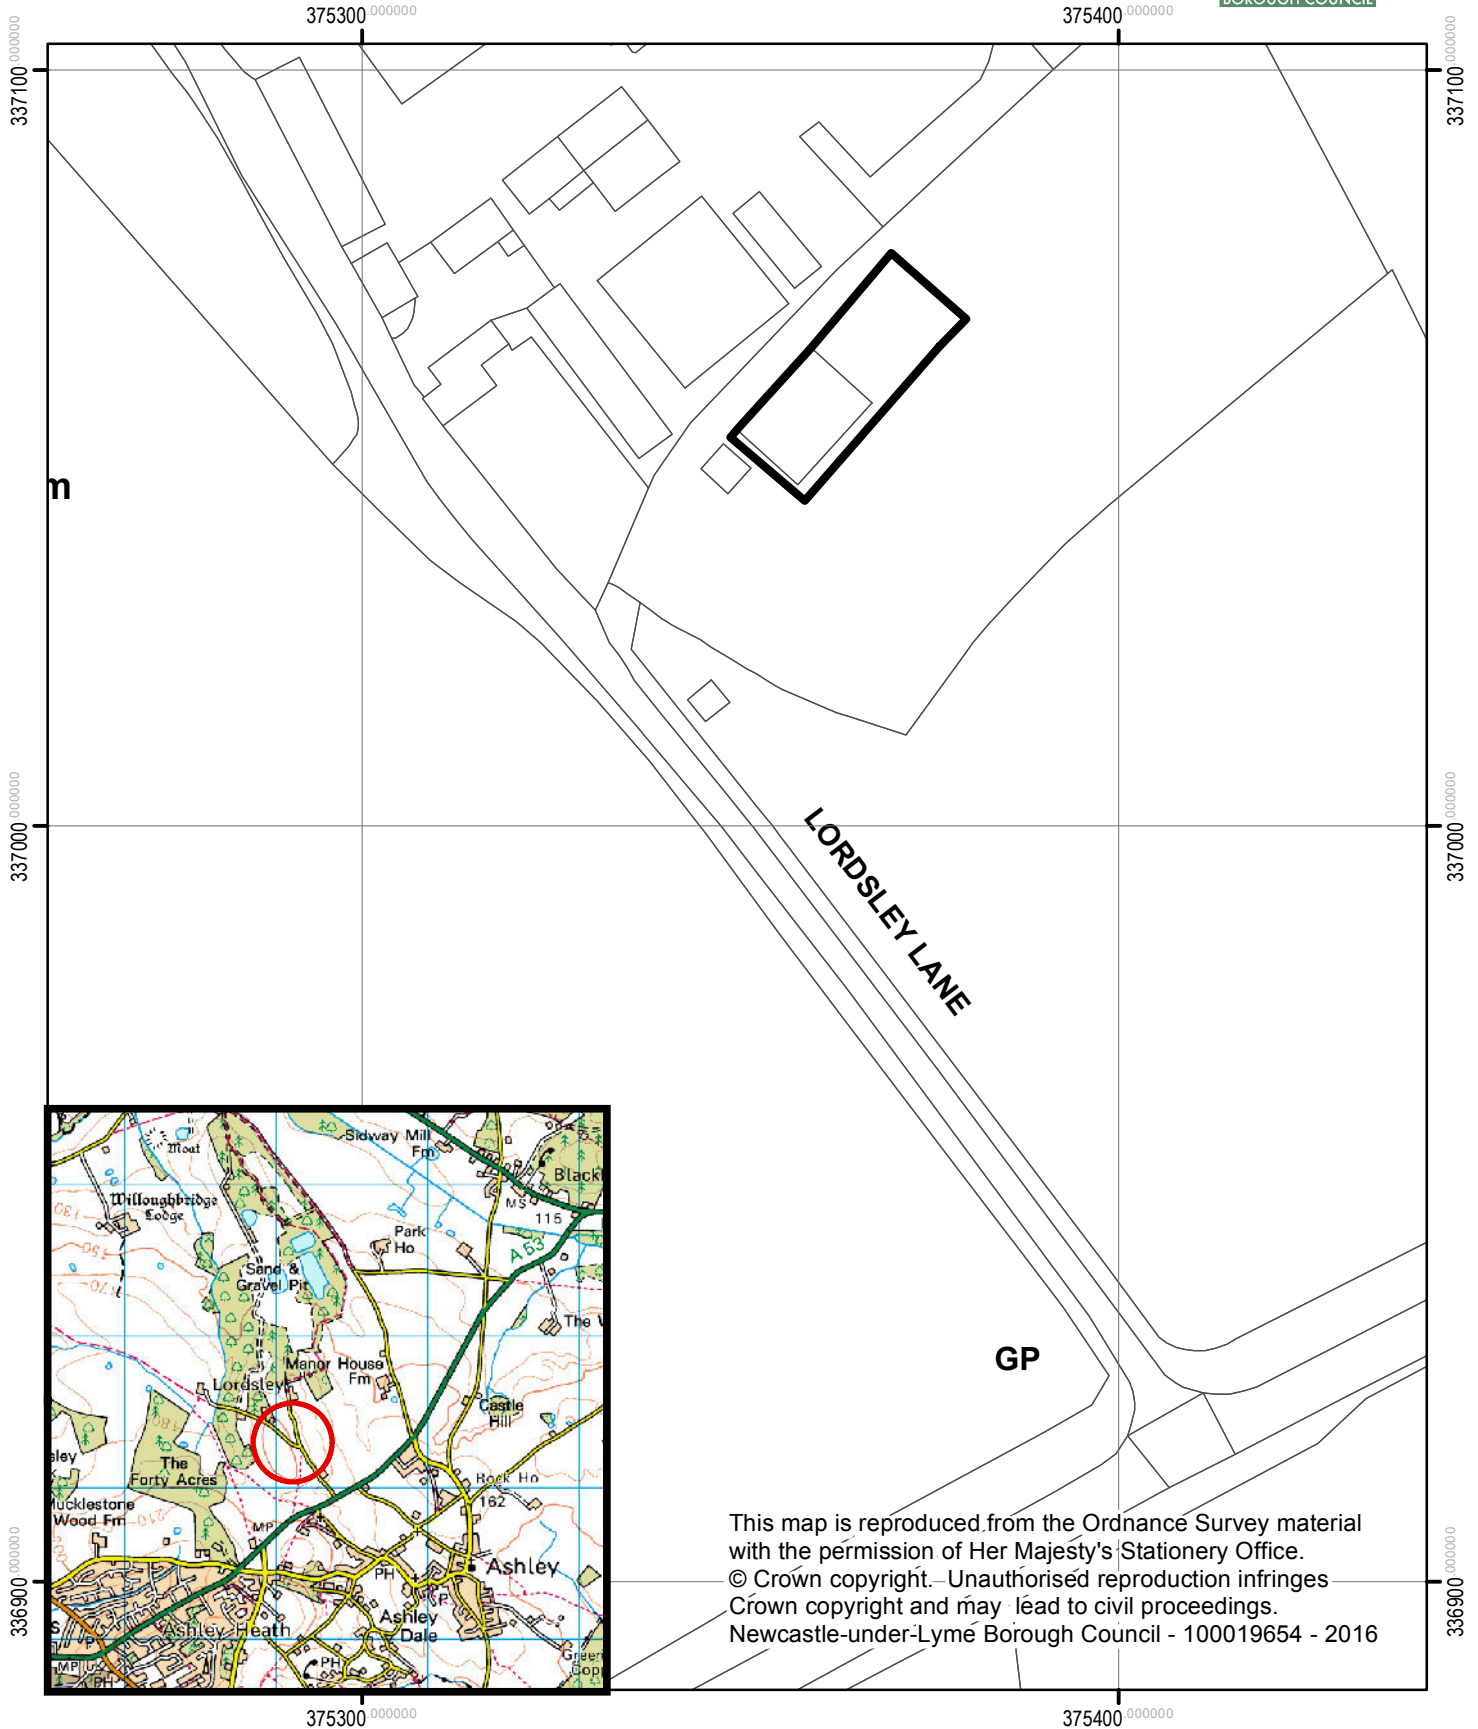

Land S E of Hollycroft Farm, Lordsley Lane, Ashley

17/00926/FUL

Newcastle under Lyme Borough Council
Planning & Development Services
Date 02.01.2018

1:1,000